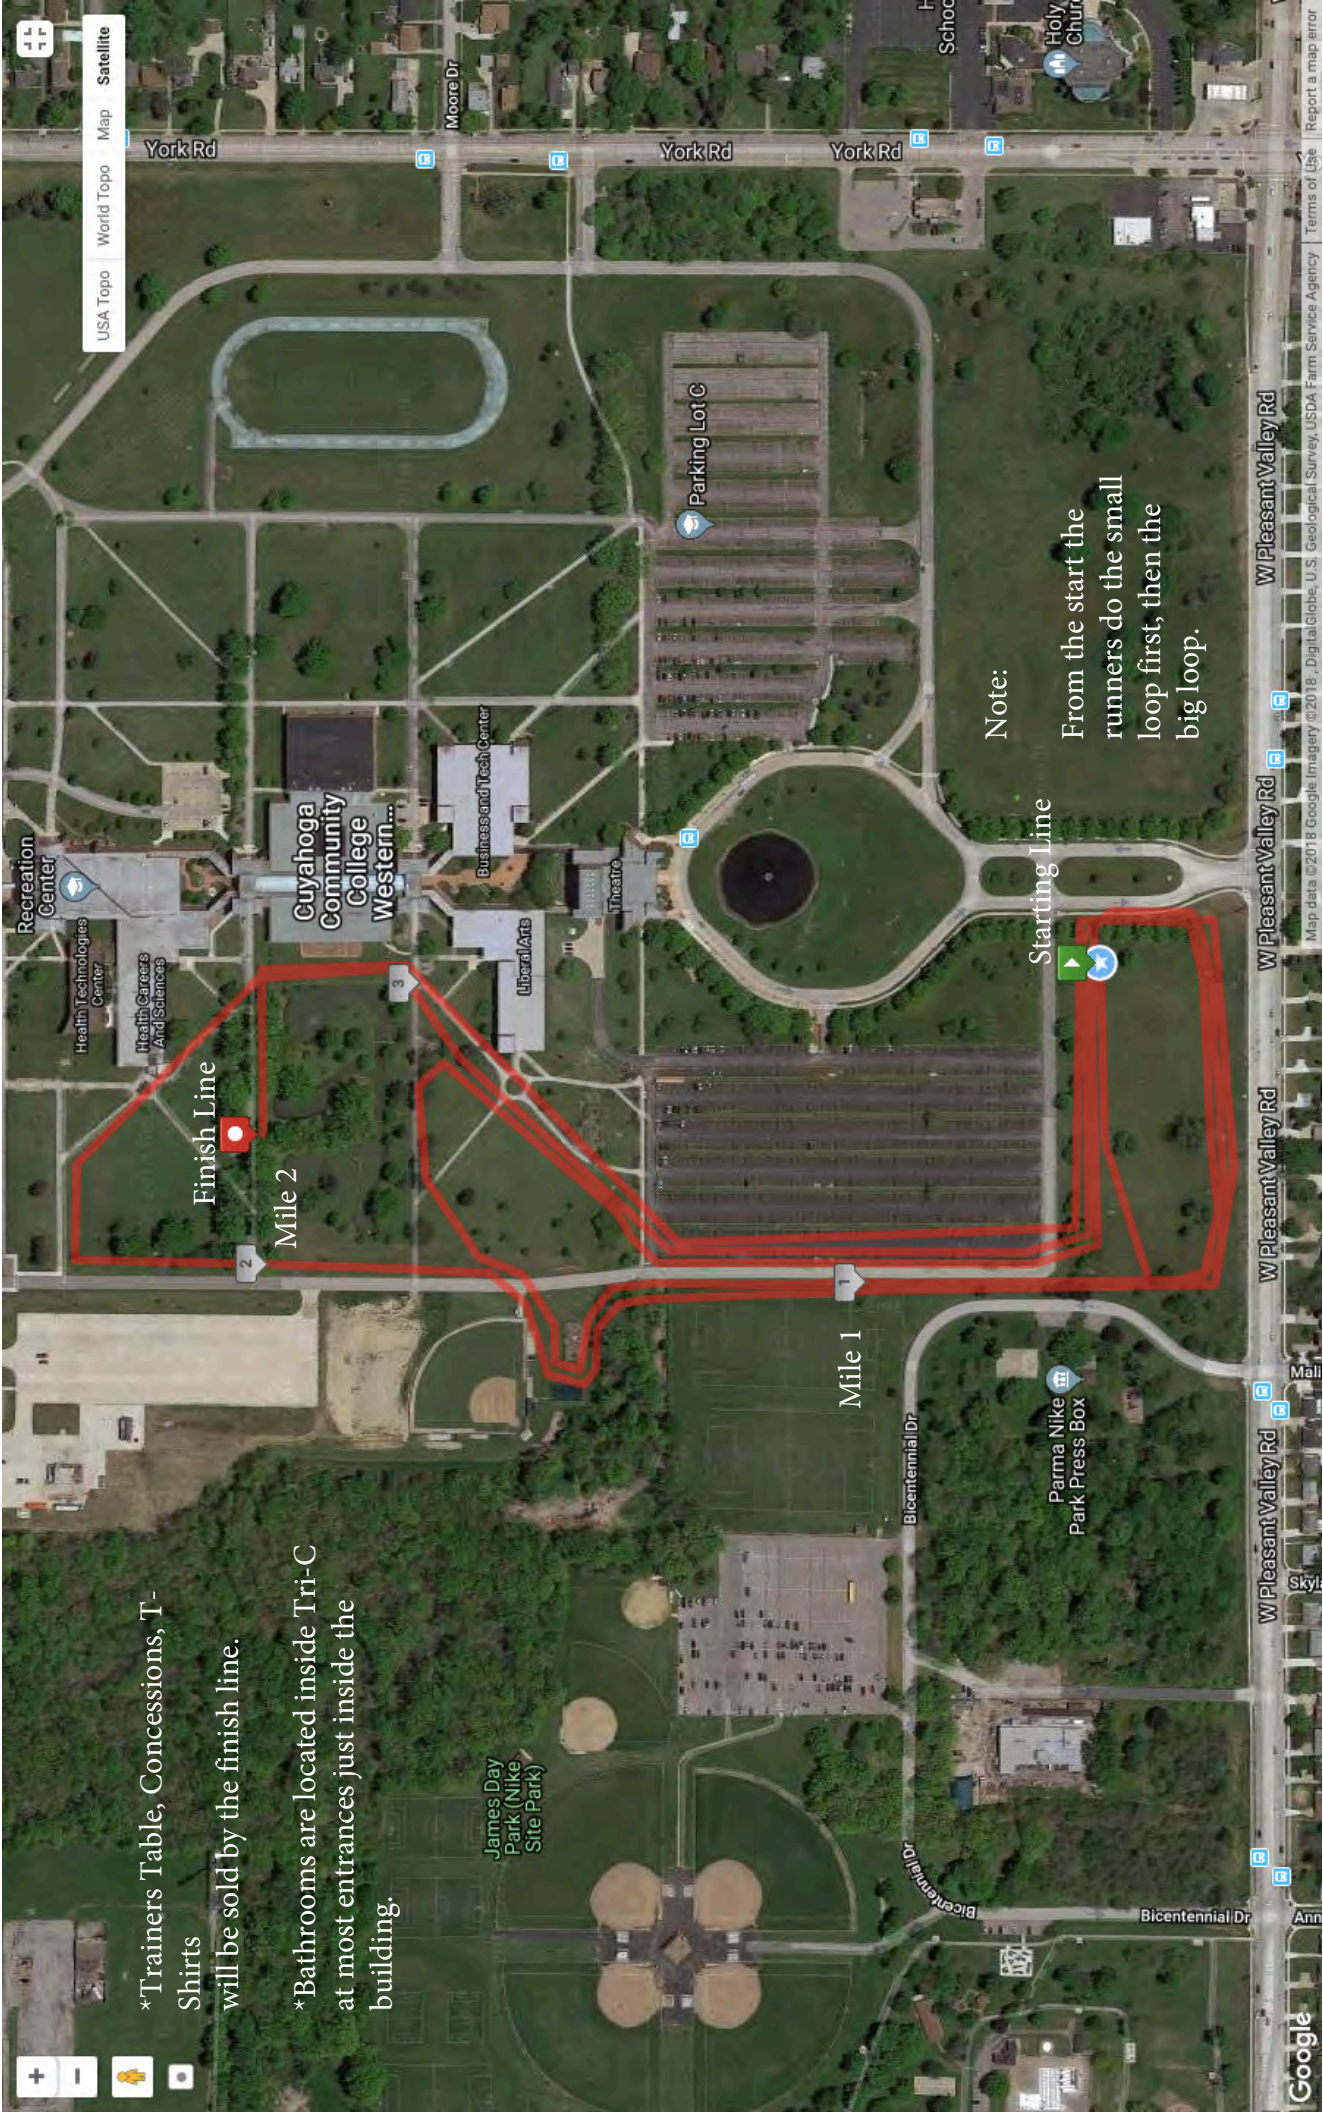

\*Trainers Table, Concessions, T-Shirts will be sold by the finish line.

\*Bathrooms are located inside Tri-C at most entrances just inside the building.

Note:  
From the start the runners do the small loop first, then the big loop.